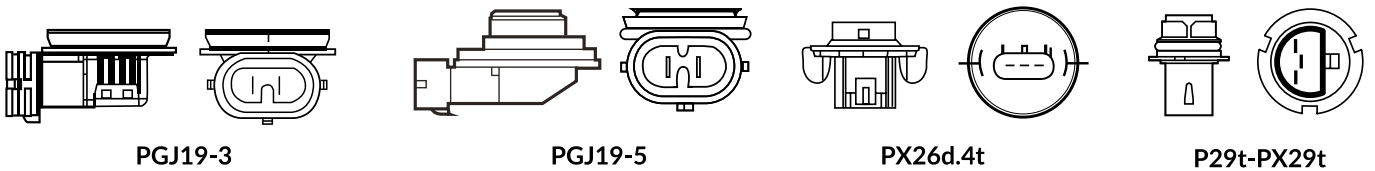

TECHNICAL DRAWINGS OF CAR BULB BASES