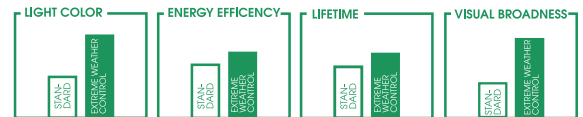

EXTREME WEATHER CONTROL

Sharpened contours

For extreme weather conditions

Coloured bulb coating

No homologation

PTZEWC1-DUO

PTZEWC3-DUO

PTZEWC4-DUO