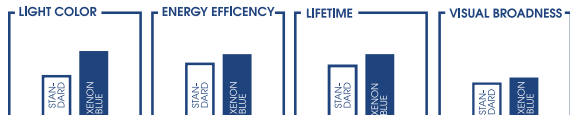

XENON BLUE

Xenone light colour effect

Up to 6000K

Perfectly set focal length

No homologation

PTZXB1-DUO

PTZXB3-DUO

PTZXB4-DUO