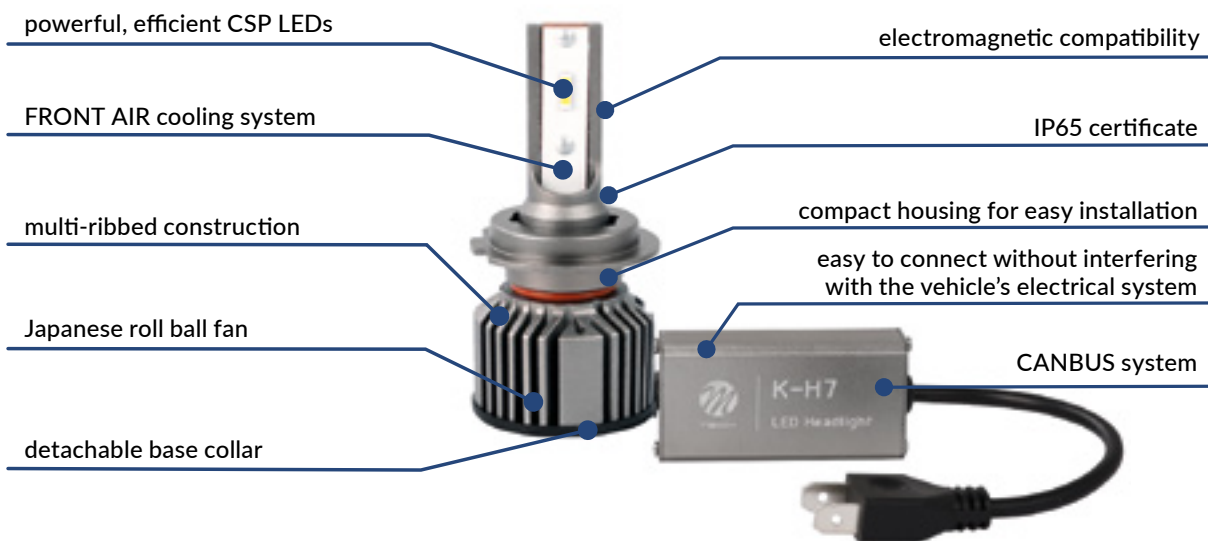

- Japanese roll ball fan
- NTC sensor
- Front Air Technology
- Excellent beam pattern
- EMC & EMI
- Waterproof rate IP65
- Lifetime up to 50 000 hours