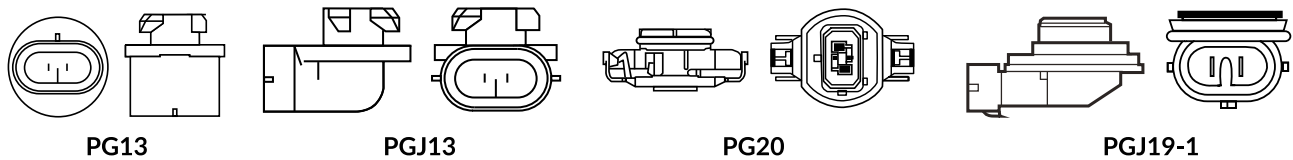

TECHNICAL DRAWINGS OF CAR BULB BASES