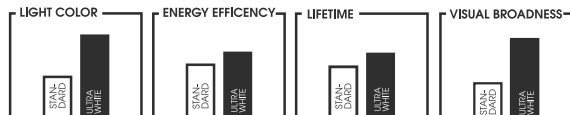

ULTRA WHITE

White light effect

Sky blue bulb coating

UV filter

No homologation