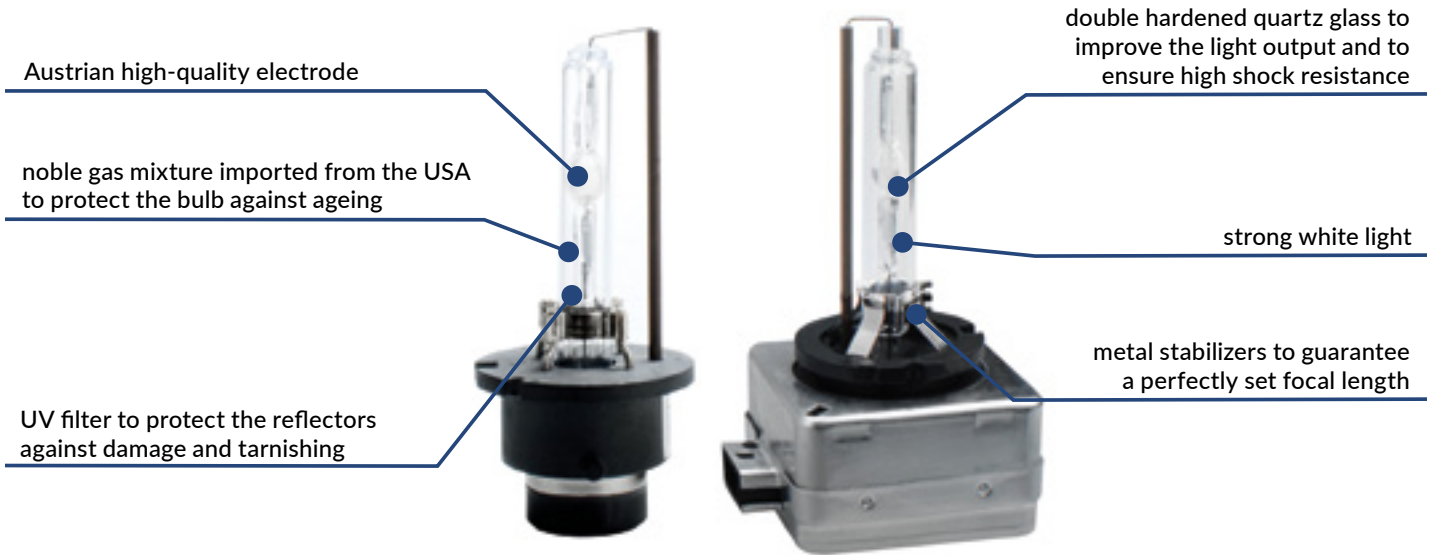

BASIC

Best quality/
price ratio

Optimal light
spectrum

Quenched
quartz glass

Distinctive
headlight design

Focal length
perfectly adjusted

UV protection

● E-MARK