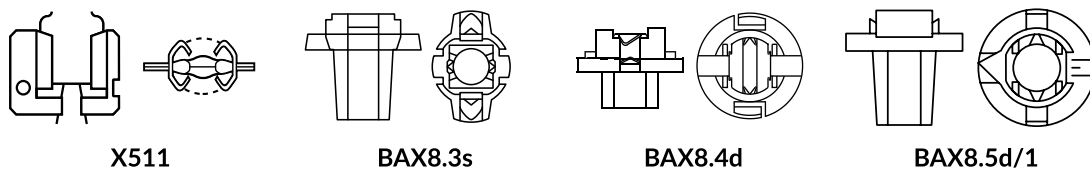

TECHNICAL DRAWINGS OF CAR BULB BASES