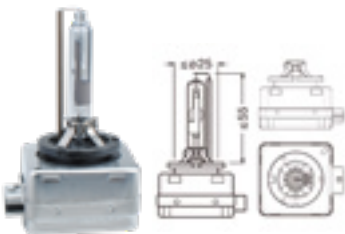

REF.	EAN CODE	ECE	BASE	MAX POWER/ VOLTAGE	KELVINS
● ZHCD3R43	5901508509512	D3R	PK32d-6	35W / 12/24V	4300K
ZHCD3R6	5901508509529	D3R	PK32d-6	35W / 12/24V	6000K