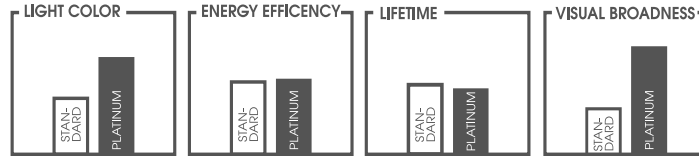

PLATINUM

130% more light

Elongated light beam

Solid filament construction

Homologation

PTZPT1-DUO

PTZPT3-DUO

PTZPT4-DUO