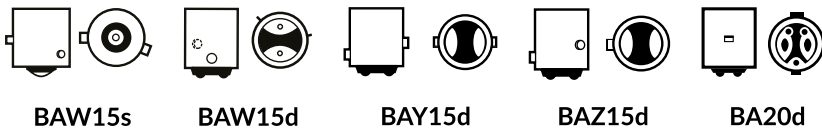

TECHNICAL DRAWINGS OF CAR BULB BASES