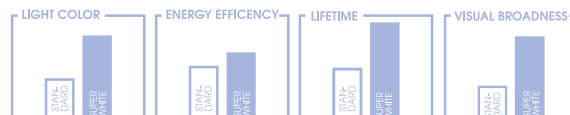

SUPER WHITE

Super white effect

Sky blue bulb coating

Most popular

Homologation

PTZSW1-DUO

PTZSW3-DUO

PTZSW4-DUO