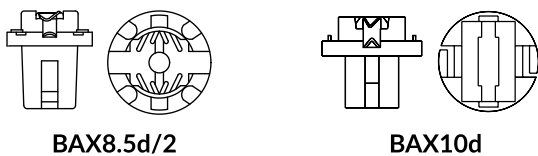

TECHNICAL DRAWINGS OF CAR BULB BASES