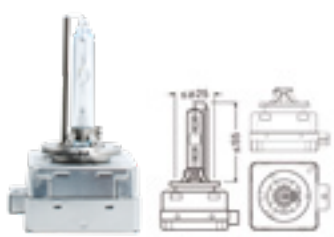

PREMIUM

bulge on the glass with a characteristic curve that increases the heat transfer surface, thus improving the lifespan

noble gas mixture imported from the USA to protect the bulb against ageing

UV filter to protect the reflectors against damage and tarnishing

ECE homologation

Austrian high-quality electrode

double hardened quartz glass to improve the light output and to ensure high shock resistance

up to 30% more light on the road = efficiency improved by 30%

strong white light

metal stabilizers to guarantee a perfectly set focal length

Up to 30% more light

Glass bulge for maximum heat dispatch

High quality blend of noble gases

Quartz glass made by General Electric

Focal length perfectly adjusted

UV protection

● E-MARK

REF.	EAN CODE	ECE	BASE	MAX POWER/ VOLTAGE	KELVINS
● ZMD1S43	5901508510105	D1S	PK32d-2	35W / 12/24V	4300K
ZMD1S5	5901508510112	D1S	PK32d-2	35W / 12/24V	5000K
ZMD1S6	5901508536211	D1S	PK32d-2	35W / 12/24V	6000K
ZMD1S8	5901508536242	D1S	PK32d-2	35W / 12/24V	8000K