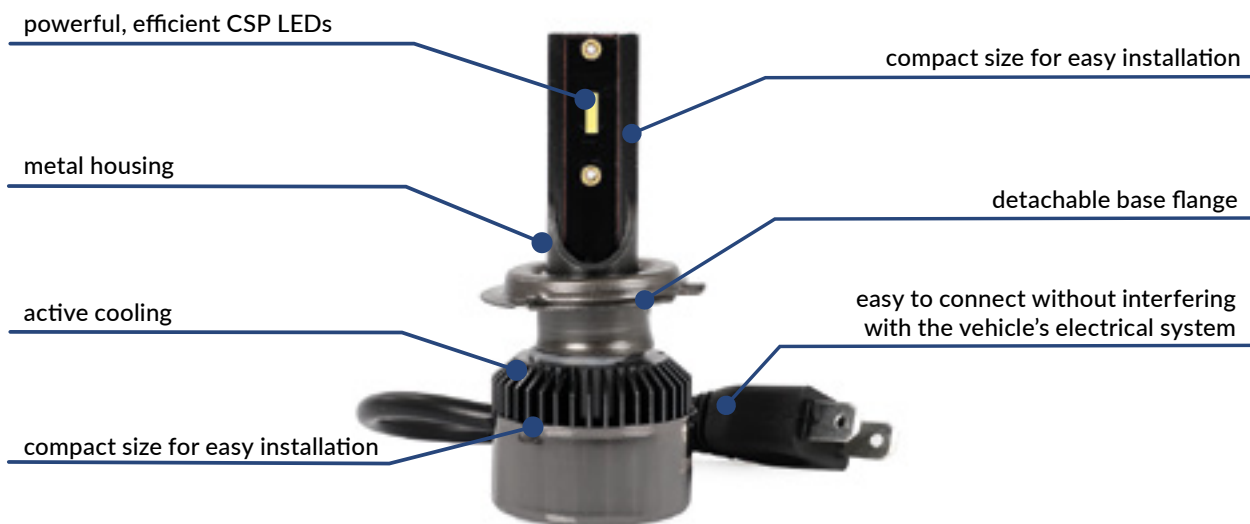

Equipped with CSP LED

Made of aluminium enclosure

Colour temperature up to 6500K

Front Air Technology

Lifetime up to 30 000 hours