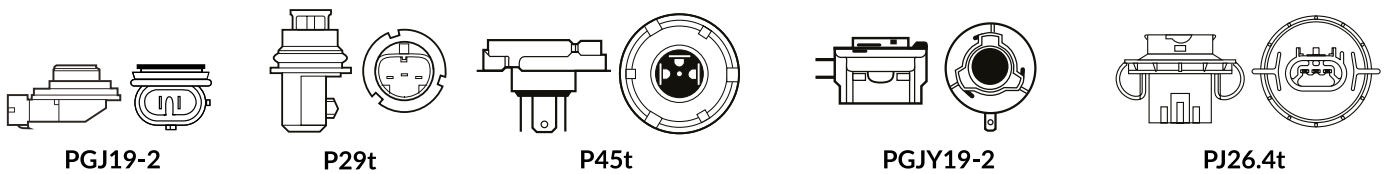

TECHNICAL DRAWINGS OF CAR BULB BASES