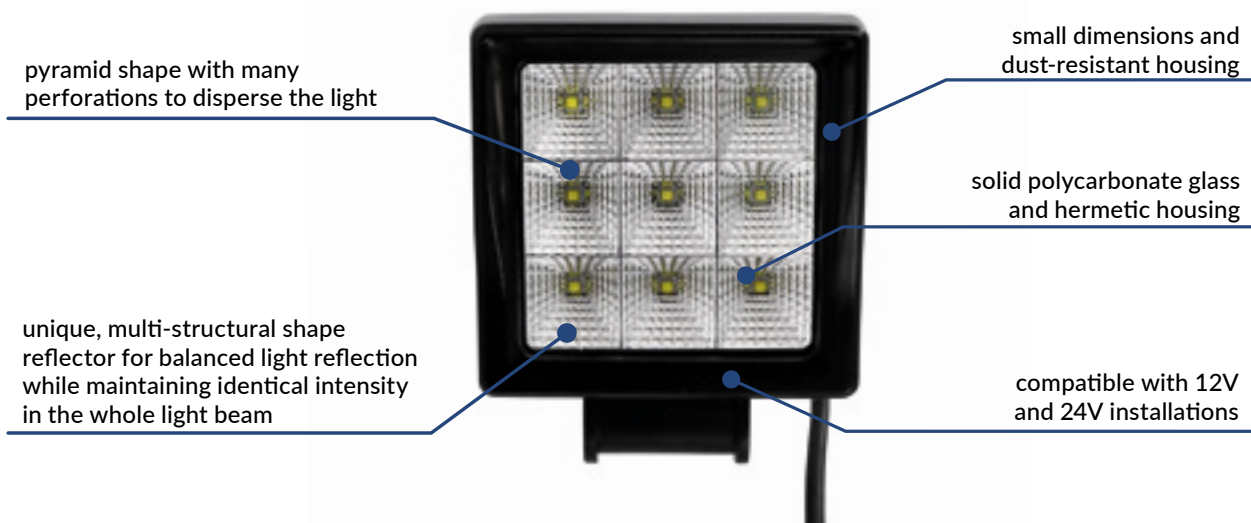

PERFORMANCE