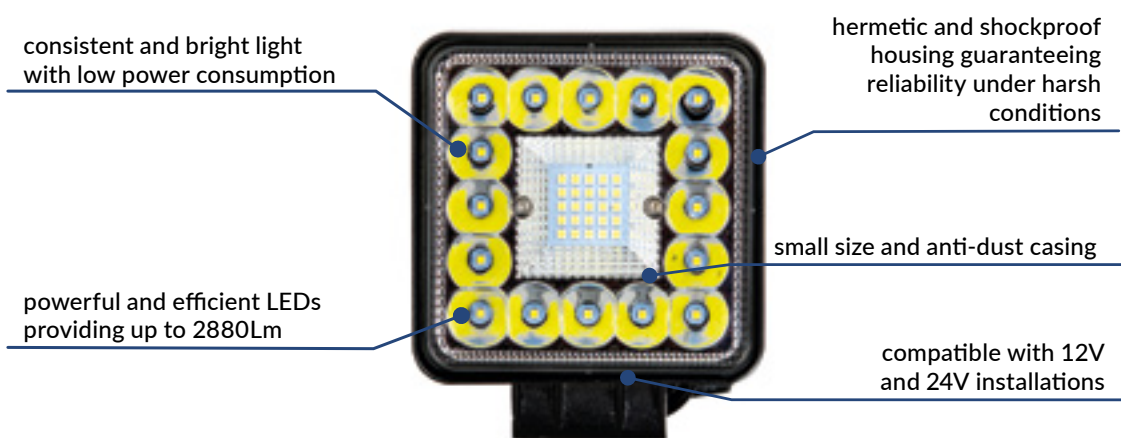

ECONO

Made of aluminium enclosure and stainless steel

Colour temperature up to 6500K

Work temperature -40°C to 65°C

Waterproof rate IP67

Lifetime up to 30 000 hours

ECONO

WLE33