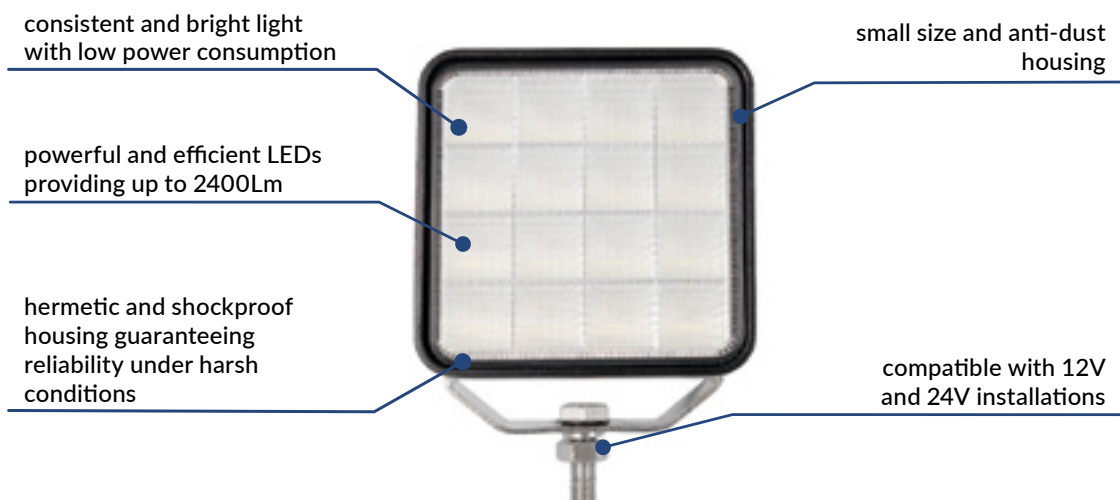

REVERSE LIGHTS

Homologation

Made of aluminium enclosure and stainless steel

Colour temperature up to 6000K

Work temperature -40°C to 65°C

Waterproof

Lifetime up to 30 000 hours

Modern design