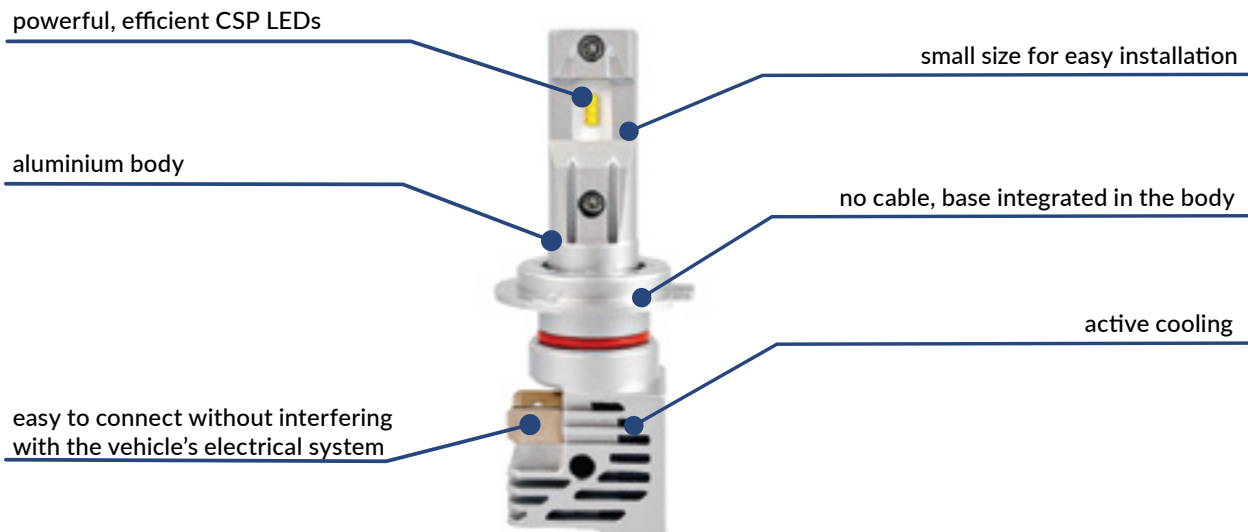

PREMIUM SERIES ALL IN ONE

All in One

Plug & play solution

Equipped with CSP LED

Made of aluminium enclosure

Colour temperature up to 6500K

Active cooling

Lifetime up to 30 000 hours