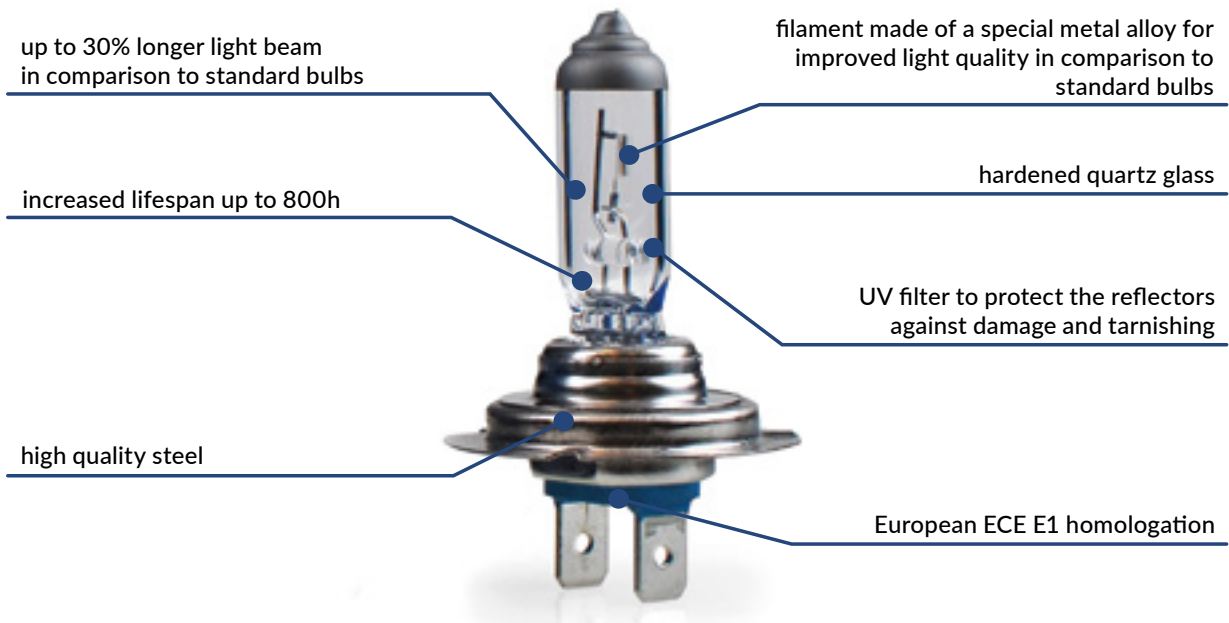

HALOGEN & AUXILIARY BULBS

Excellent light-beam performance

Lifetime up to 800h

Reinforced filament design

Up to 30% more light

Homologation E1

Z101

Z104