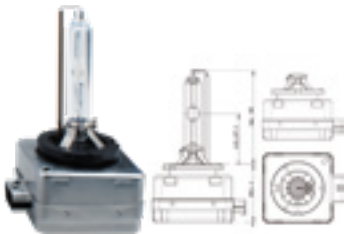

REF.	EAN CODE	ECE	BASE	MAX POWER/ VOLTAGE	KELVINS
● ZHCD3S43	5901508504197	D3S	PK32d-5	35W / 12/24V	4300K
ZHCD3S5	5901508504203	D3S	PK32d-5	35W / 12/24V	5000K
ZHCD3S6	5901508504210	D3S	PK32d-5	35W / 12/24V	6000K
ZHCD3S8	5901508504227	D3S	PK32d-5	35W / 12/24V	8000K
ZHCD3S12	5901508504234	D3S	PK32d-5	35W / 12/24V	12000K