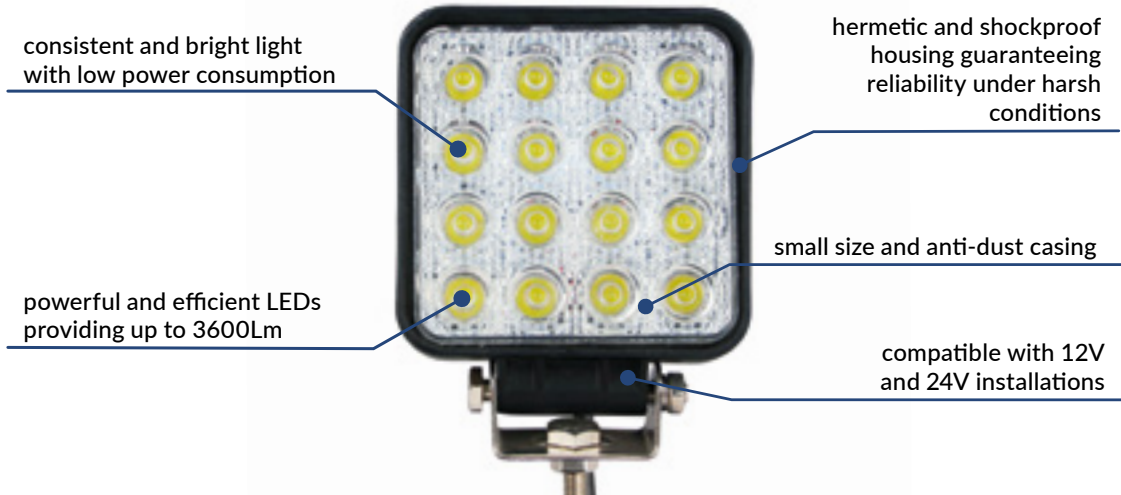

CLASSIC

Made of aluminium enclosure and stainless steel

Colour temperature up to 6000K

Work temperature -40°C to 65°C

Waterproof rate IP67

Lifetime up to 30 000 hours

WLC20

WLC22