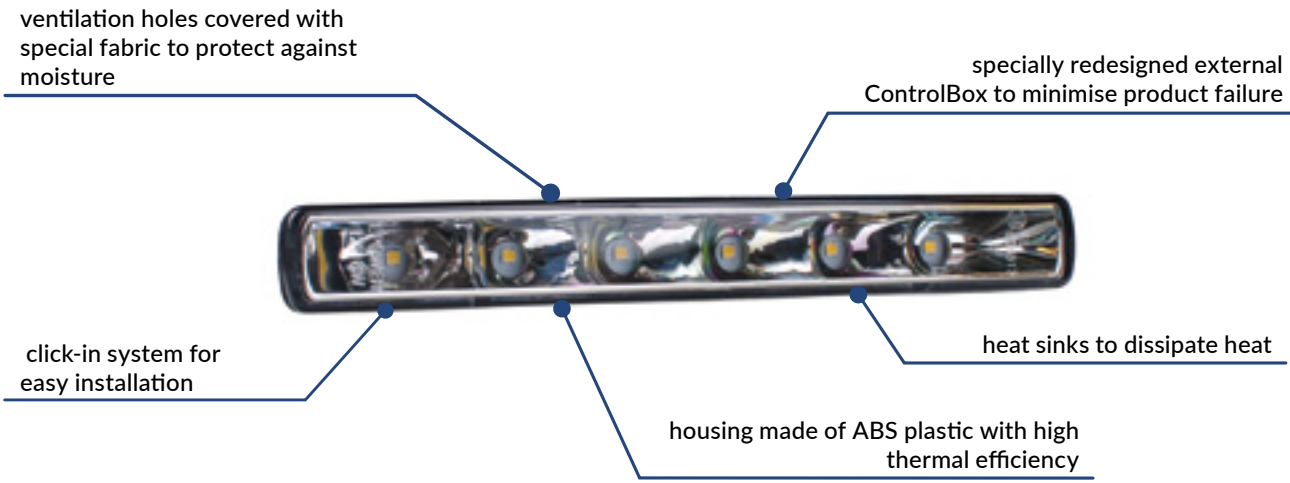

9 SERIES

Homologation

Super white colour

External control box

9-32V

Most popular

REF.	EAN CODE	LED	DIMENSIONS	POWER/VOLTAGE	CONTROL BOX
LD901	5901508512246	5xHP 3030	168x39x23mm	5W / 12/24V	External
LD902	5901508512703	4xHP 3030	Ø70x36mm	4W / 12/24V	External
LD905	5901508511669	4xHP 3030	127x31x22mm	4W / 12/24V	External

HP SERIES