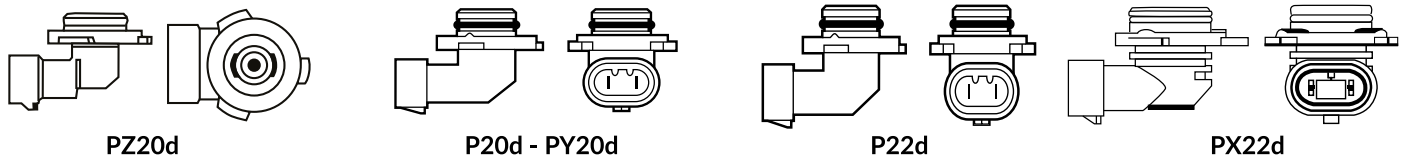

TECHNICAL DRAWINGS OF CAR BULB BASES