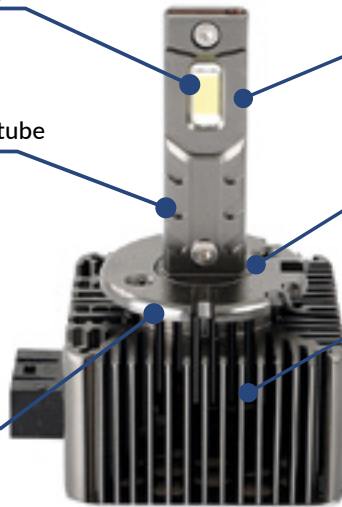

powerful CSP 3570 LEDs (15 chips)

small size for easy installation

copper core with special radiation tube

extended heatsink with active cooling

metal base

plug and play

Plug & play solution

Compatible with OEM