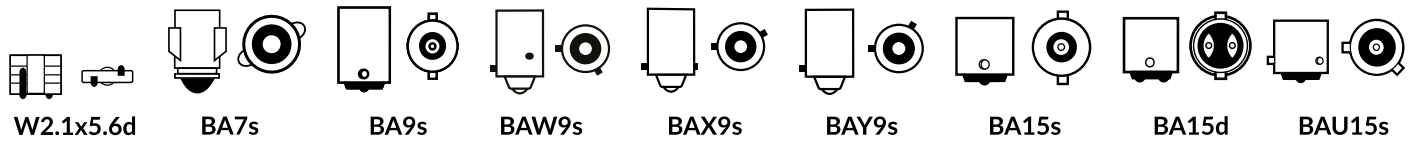

TECHNICAL DRAWINGS OF CAR BULB BASES