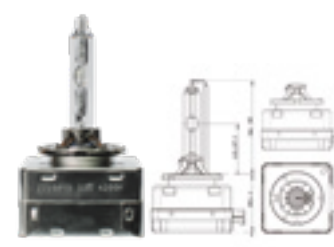

REF.	EAN CODE	ECE	BASE	MAX POWER/ VOLTAGE	KELVINS
● ZMD3S43	5901508513694	D3S	PK32d-5	35W / 12/24V	4300K
ZMD3S6	5901508536303	D3S	PK32d-5	35W / 12/24V	6000K
ZMD3S8	5901508536273	D3S	PK32d-5	35W / 12/24V	8000K