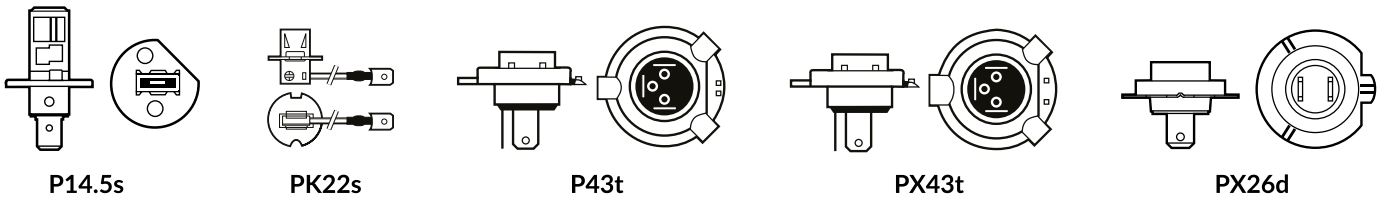

TECHNICAL DRAWINGS OF CAR BULB BASES