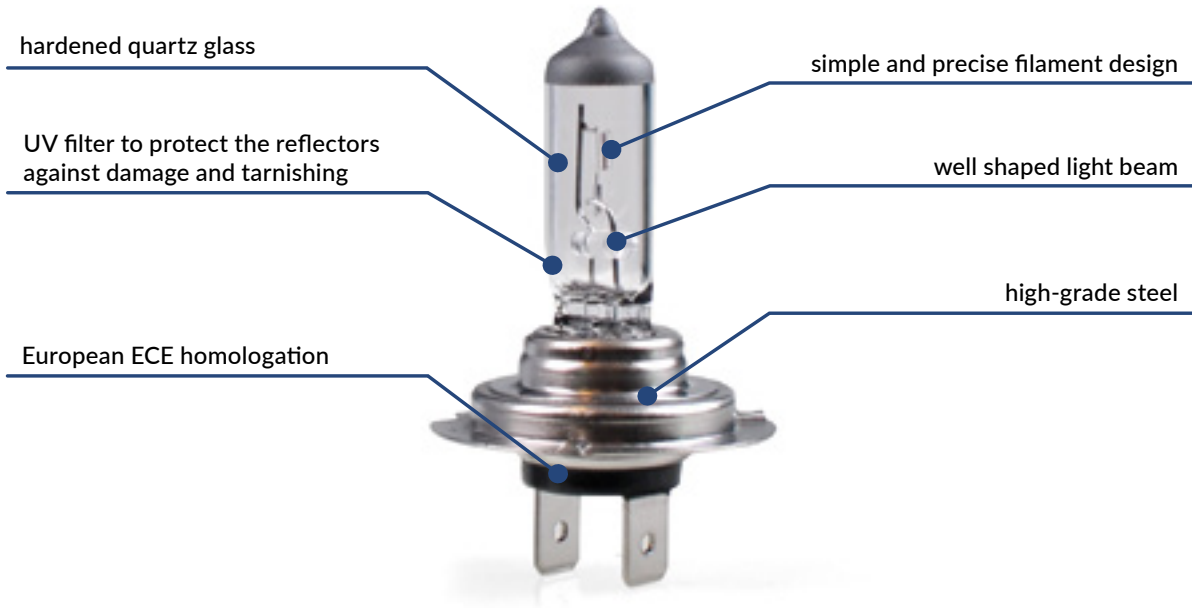

HEADLIGHTS BASIC

Best quality/price ratio

Lifetime up to 350h

High-grade steel

Excellent luminous efficiency

Homologation